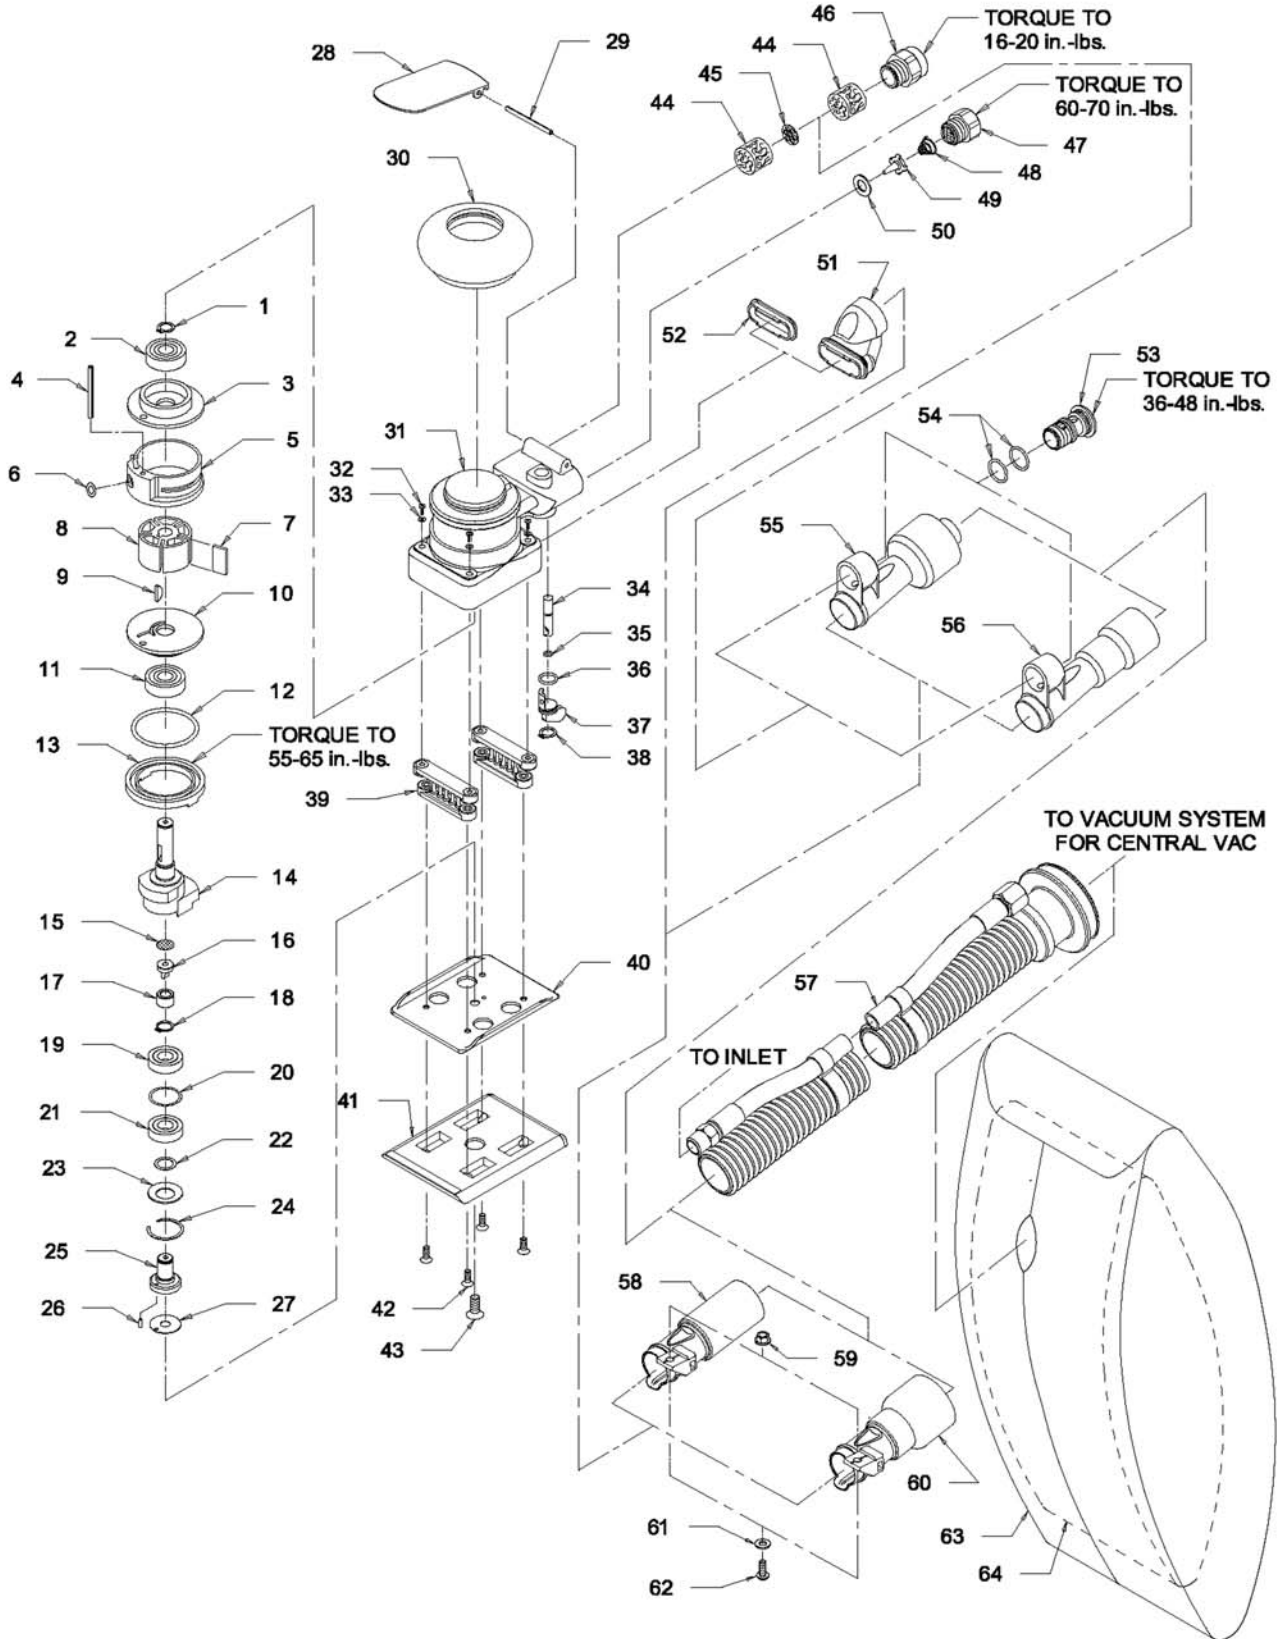

# Orbital Sander Parts List

ITEM	P/N	PARTS LIST DESCRIPTION	QTY
1	AVA0040	RETAINING RING	1
2	AVA0021	BEARING	1
3	AVA0065	REAR END PLATE	1
4	AVA0004	PIN (included with item 5 assembly)	1
5	AVA0067	CYLINDER ASSEMBLY (includes Item 4)	1
6	AVA0042	O-RING	1
7	AVA0010	VANE (5 are included in item 8 set)	1
8	AVA0063	ROTOR, (QTY 5) VANES AND KEY SET	1
9	AVA0041	KEY (included in item 8 set)	1
10	AVA0064	FRONT END PLATE	1
11	AVA0019	BEARING	1
12	AVA0045	O-RING	1
13	AVA0001	LOCK RING	1
14	AVB0079	1/8 in (3mm) ORBIT 3 In. x 4 In AirShield SHAFT BALANCER	1
15	AVA0122	FILTER	1
16	AVA0121	VALVE	1
17	AVA0120	RETAINER	1
18	AVA0107	RETAINING RING	1
19	AVA0162	BEARING	1
20	AVA0196	SHIM	1
21	AVA0161	BEARING	1
22	AVA0108	SHIM	1
23	AVA0126	WASHER	1
24	AVA0177	RETAINING RING	1
25	AVA0163	SPINDLE (Includes item 26 Pin)	1
26	AVA0112	PIN (Included with item 25 SPINDLE)	1
27	AVA0608	OPTIONAL SPACER SET (Includes XPA0079 and XPA0080 Spacers)	1
28	AVA0175	LEVER	1
29	AVA0031	PIN	1
30	AVB0007	2-1/2 in. (65 mm) GRIP	1
	AVB0008	2-3/4 in. (70mm) GRIP (standard)	1
	AVB0009	3 in. (75mm) GRIP	1
31	AVA0198	HOUSING	1
32	AVA0073	SCREW	4
33	AVA0076	WASHER	4
34	AVA0008	VALVE STEM ASSEMBLY (includes item 35)	1
35	AVA0098	O-RING (included with item 34)	1
36	AVA0043	O-RING	1
37	AVB0014	O-RING	1
38	AVA0039	RETAINING RING	1
39	AVC0018	PAD SUPPORT	2
40	AVB0067	PAD BACKING	1
41	N/A	1 pad supplied with each tool (type determined by model)	1
42	AVA0074	SCREW	4
43	AVA0078	SCREW	1
44	AVA0032	MUFFLER	2
45	AVA0038	PLATE	1
46	AVA0166	MUFFLER HOUSING	1
47	AVA0013	INLET BUSHING 1/4 - 18 NPT	1
48	AVA0014	VALVE SPRING	1
49	AVA0007	VALVE	1
50	AVA0009	SEAT	1
51	AVC0017	SNAP-IN EXHAUST ADAPTER	1
52	AVB0069	SNAP-IN VACUUM COVER PLATE	1
53	AVA0006	SGV RETAINER	1